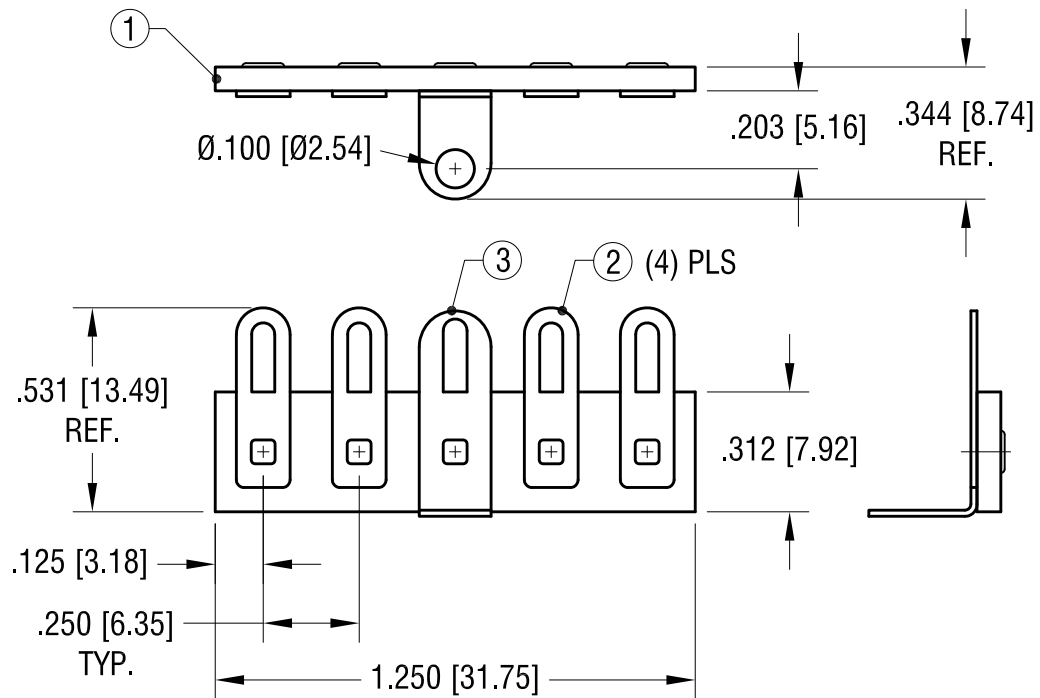

ACTUAL SIZE

NOTE:

- ① BASE: MAT'L: .062 [1.57] TH'K PHENOLIC
- ② SOLDER LUG: MAT'L: BRASS, TIN PLATE
- ③ GROUND LUG: MAT'L: BRASS, TIN PLATE