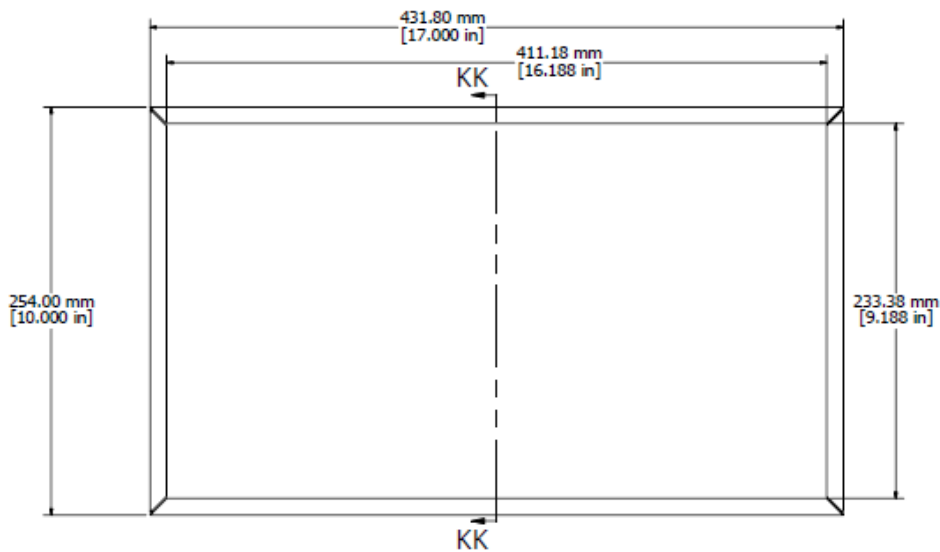

1431-30 OR 1431-30BK3 - VIEW FROM TOP (SOLD SEPERATELY)

1441-30 OR 1441-30BK3 - VIEW FROM TOP (SOLD SEPERATELY)

SECTION KK-KK

- CHASIS - 0.038" 20 GAUGE STEEL - ASA 61 GREY - 1441-30
- COVER - 0.038" 20 GAUGE STEEL - ASA 61 GREY - 1431-30
- CHASIS - 0.038" 20 GAUGE STEEL - BLACK - 1441-30BK3
- COVER - 0.038" 20 GAUGE STEEL - BLACK - 1431-30BK3
- SCREWS (6-32 x 1/4 SHEET METAL SCREWS) (SOLD SEPERATELY) - 1421J6