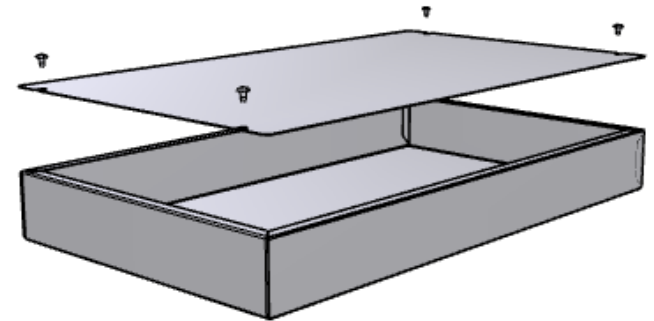

1431-30 OR 1431-30BK3 - VIEW FROM TOP (SOLD SEPERATELY)

1441-30 OR 1441-30BK3 - VIEW FROM TOP (SOLD SEPERATELY)

SECTION KK-KK

- CHASIS - 0.038" 20 GAUGE STEEL - ASA 61 GREY - 1441-30
- COVER - 0.038" 20 GAUGE STEEL - ASA 61 GREY - 1431-30
- CHASIS - 0.038" 20 GAUGE STEEL - BLACK - 1441-30BK3
- COVER - 0.038" 20 GAUGE STEEL - BLACK - 1431-30BK3
- SCREWS (6-32 x 1/4 SHEET METAL SCREWS) (SOLD SEPERATELY) - 1421J6