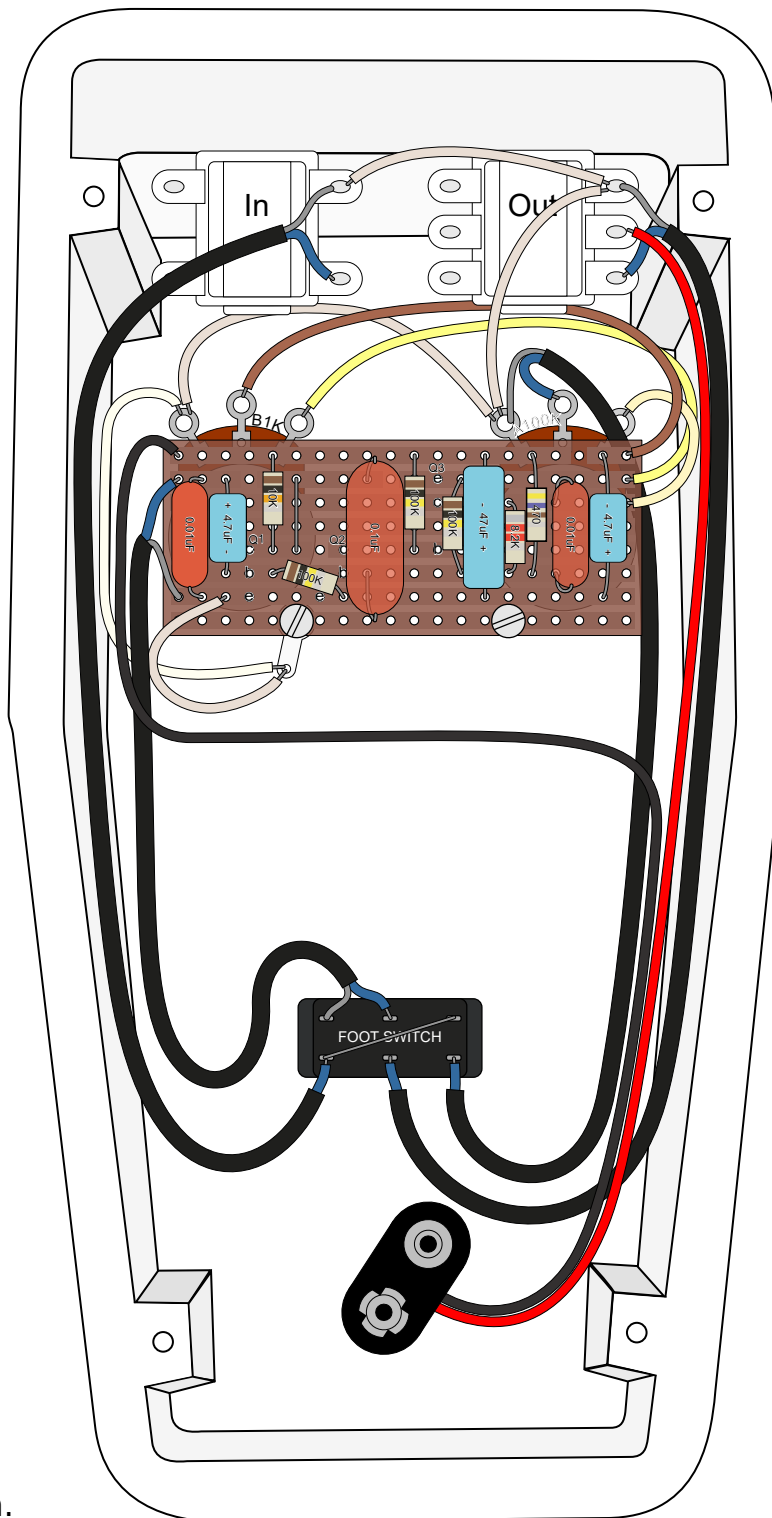

# PROFESSIONAL FUZZ MKII

100k/100k version.  
Original transistors  
are PNP germanium.